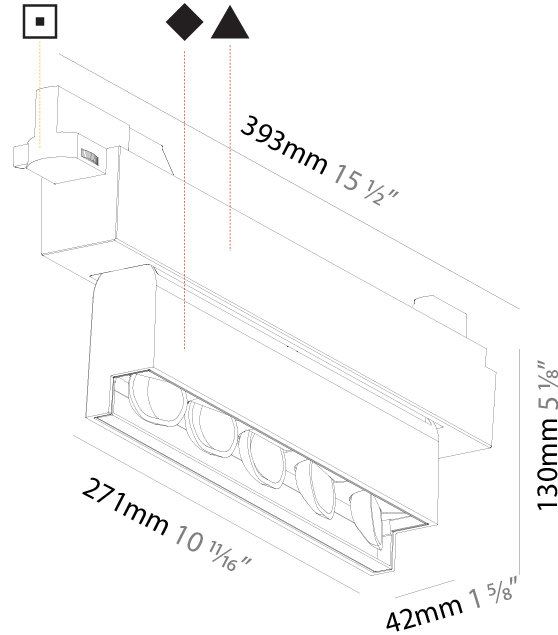

GENERAL

Series: Magiq Wallwash
Subseries: Magiq Wallwash Plus
Brand: Prolicht
Division: Architectural
Mounting Type: Track
Mounting Location: Ceiling
Subcategory: Wallwash

PHYSICAL

Shape: Rectangle
Length (mm): 392
Length (in): 15 7/16
Width (mm): 42
Width (in): 1 5/8
Height (mm): 130
Height (in): 5 1/8
Light Distribution: Asymmetric
Weight (kg): 1.777
Weight (lbs): 3.91
Fixture Finish: SSR / BKV / CWI / CRY / HAB / UFT / ITA / RUA / FTG / MYG / LOD / PUS / FRO / FUP / KIA / POP / BLS / SPG / MEY / GOH / GUM / CHC / COM / ABZ / JAG / OBR / MOS / ROR
Fixture Material: Aluminum Die Cast

ELECTRICAL

Lamp Type: LED (Zhaga Standard)
Input Wattage (W): 48.4
Total Output Wattage (W): 44
Dimming: Non-Dimmable / 0-10V Dimming
Driver Included: Yes
Driver Location: Integrated
Driver Type: Constant Current - Universal
Driver Class: Class 1
Input Voltage (V): 120 - 277
Constant Current (MA): 700

LED

Number of LEDs: 5
Color Temperature (°K): 2700 / 3000 / 3500 / 4000
Max. Delivered Lumen (lm): 3220 / 3430 / 3538 / 3610
Nominal Lumen (lm): 3570 / 3800 / 3920 / 4000
CRI: >90 CRI
Efficiency (%): 80
Lamp Life (hrs): 50000
Upon Request: Special Color Temperature

OPTICAL

Adjustability: Tilt 15°

RATINGS AND CERTIFICATIONS

Certified By: Certified for North American Standards
IP rating: IP20