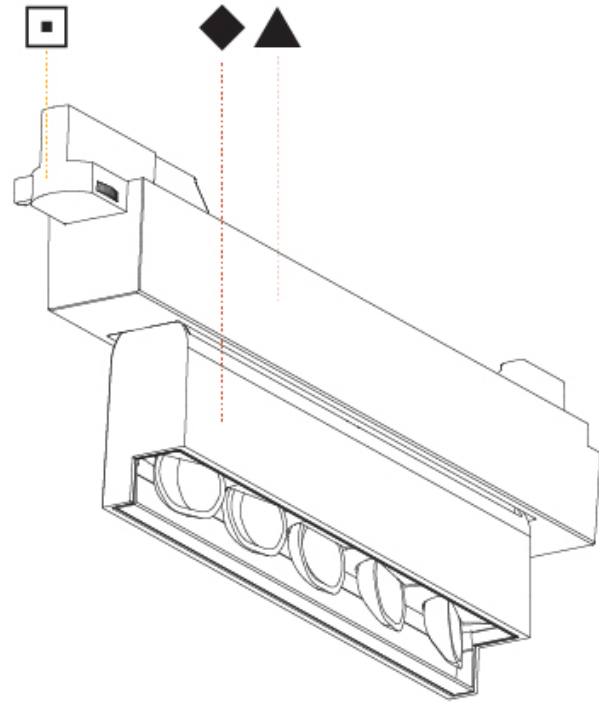

MAGIQ WALLWASH PLUS BLACK TRACK

A3T062-

PROJECT _____

TYPE _____

SPECIFIER _____

QUANTITY _____

DATE _____

A